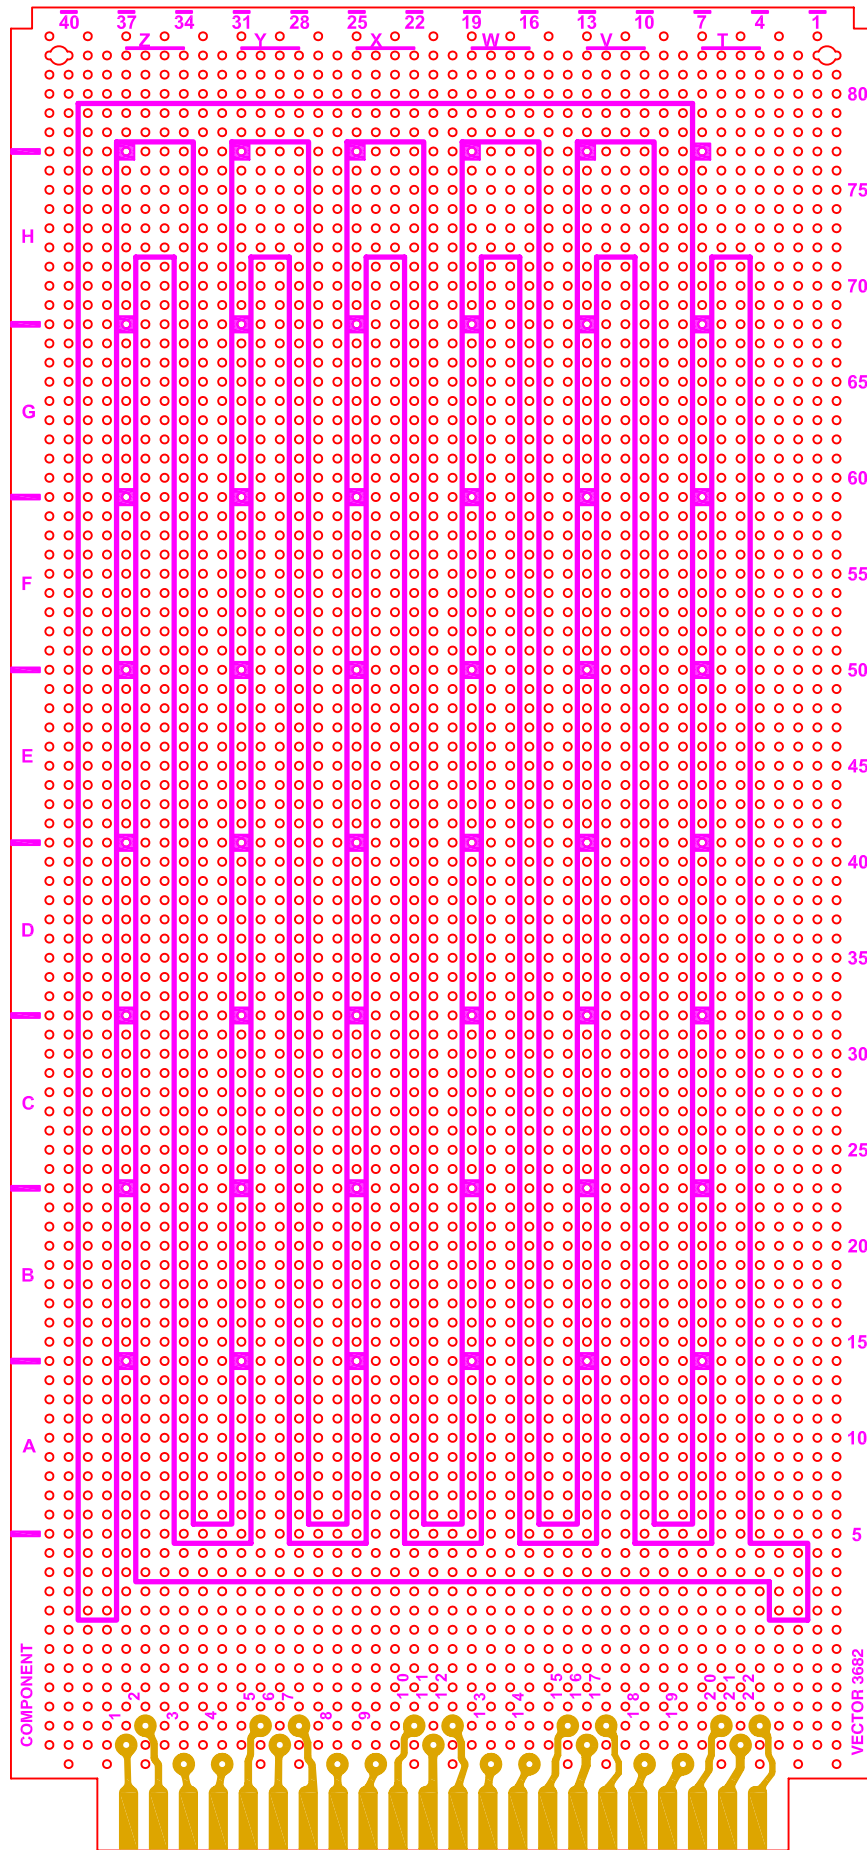

3682 4.5" H X 9.6"L X .062" TH.
COMPONENT SIDE

3682 4.5" H X 9.6"L X .062" TH.
WIRING SIDE