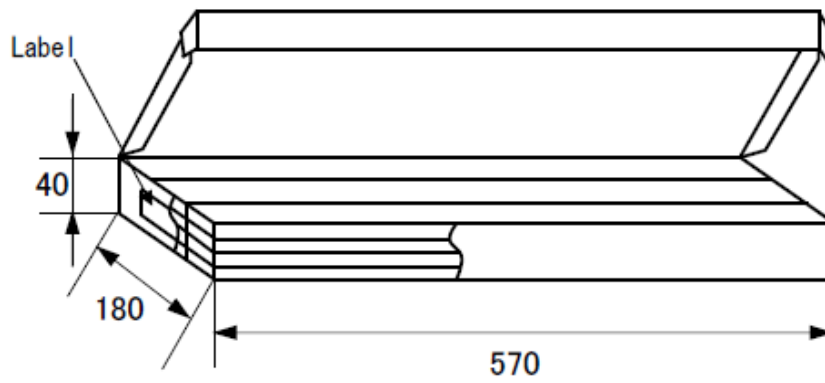

Packing

---

2. Inner Box

2-1 Inner Box Dimension

Unit : mm

2-2 Amount in the Inner Box : 12 Tube (Product 360 pcs)