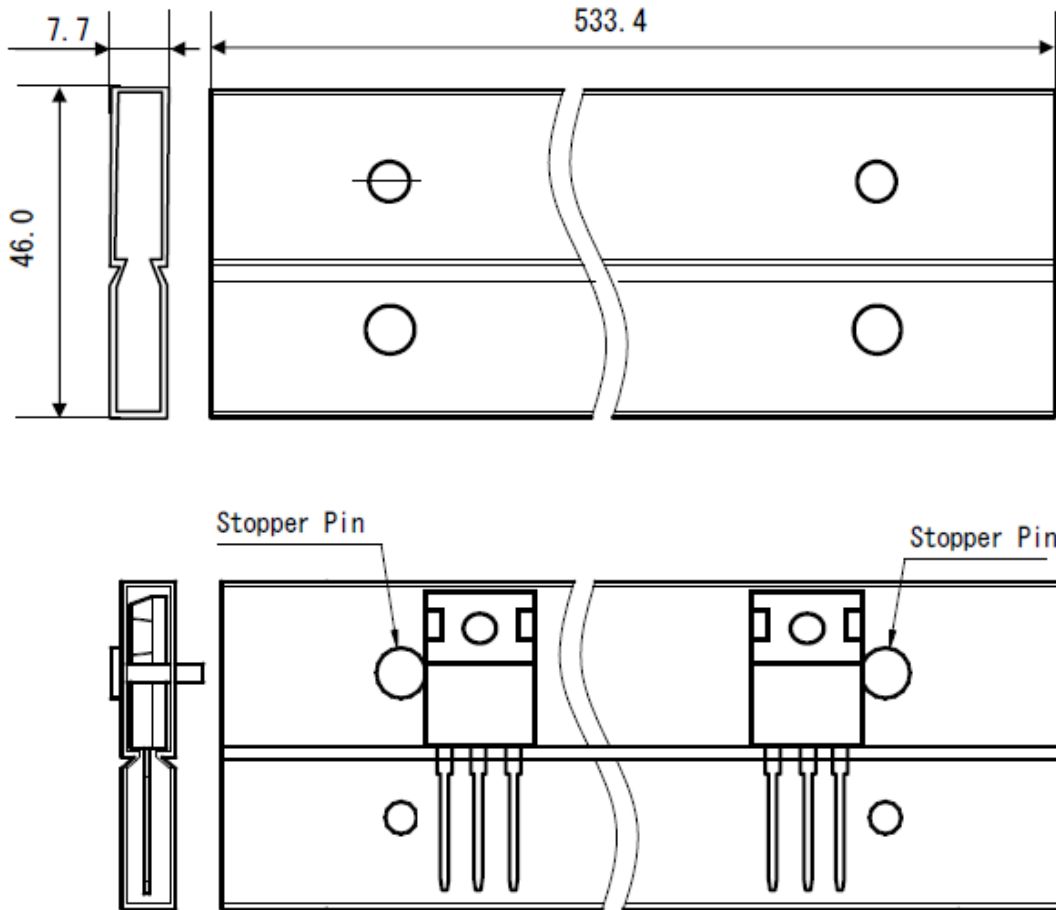

Product	SiC SBD	Package	TO-247
---------	---------	---------	--------

### 1-1 Tube dimension

Unit:mm

1-2 Tube Material: PS + Antistatic Treated

1-3 Packing Amount : 30 pcs in Tube

### 2-1 Inner Box Dimension

Unit : mm

2-2 Amount in the Inner Box : 12 Tube (Product 360 pcs)