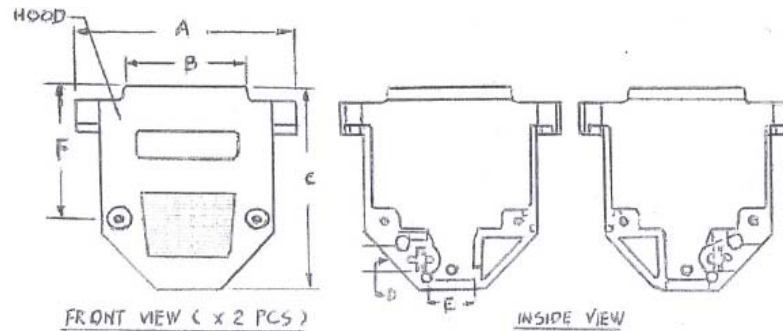

5

4

3

2

1

Description: D-Sub Hood, Deluxe Plastic HX Series, XX Pins  
 Part No: 40-97XXHX

DRAWING NO.  
40-97XXHX-CUST

REVISIONS

01	OFFICIAL RELEASE				
	12-19-12	G Z	M W	M L	ECO-12-0335

107 TYPE

POS	A	B	C	D	E	F
09	31	12	43	6.9	7.0	25
15	39	21.7	43	7.0	8.0	26
25	54	30	49	9.0	9.5	30

DIM OUTLINE

CUSTOMER COPY

TOLERANCE UNLESS OTHERWISE SPECIFIED		DRAWN BY GARY.ZHG	DATE 12-19-12
DECIMALS	mm	CHECKED BY MONICA.W	DATE 12-19-12
X.X	+ 0.2	APPROVED BY MA LIN	DATE 12-19-12
X.XX	+ 0.1	U/M	mm
X.XXX	+0.08		
ANGLES	+ 0.5°		

TITLE  
D-Sub Hood, Deluxe Plastic HX Series, XX Pins

SHEET 1 OF 1  
DRAWING NO. 40-97XXHX-CUST

SIZE  
A

5

4

3

2

1