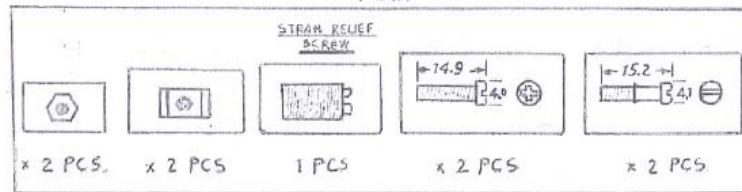

5

4

3

2

1

Description: D-Sub Hood, Deluxe Plastic HX Series, XX Pins  
 Part No: 40-97XXHX

DRAWING NO.  
40-97XXHX-CUST

REVISIONS

01	OFFICIAL RELEASE				
	12-19-12	G Z	M W	M L	ECO-12-0335

107 TYPE

POS	A	B	C	D	E	F
09	31	12	43	6.9	7.0	25
15	39	21.7	43	7.0	8.0	26
25	54	30	49	9.0	9.5	30

DIM OUTLINE

CUSTOMER COPY

TOLERANCE UNLESS OTHERWISE SPECIFIED		DRAWN BY GARY.ZHG	DATE 12-19-12
DECIMALS	mm	CHECKED BY MONICA.W	DATE 12-19-12
X.X	+ 0.2	APPROVED BY MA LIN	DATE 12-19-12
X.XX	+ 0.1	U/M	mm
X.XXX	+0.08		
ANGLES	+ 0.5°		

TITLE  
D-Sub Hood, Deluxe Plastic HX Series, XX Pins

SHEET 1 OF 1  
DRAWING NO. 40-97XXHX-CUST

SIZE  
A

5

4

3

2

1