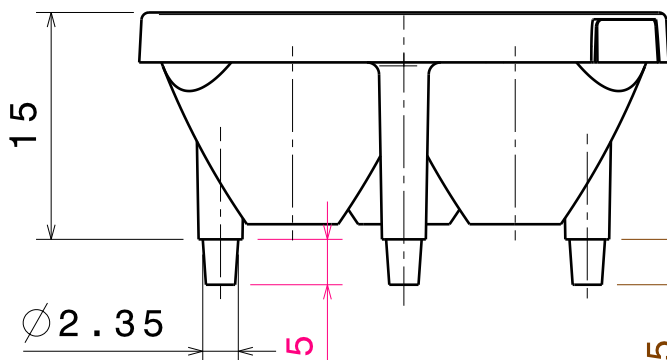

Ø28 3x120deg

Ø17 3x120deg

Ø35

Ø4.4

Bottom view

Side view

1.5
Wide lens

Material: PMMA

Part no.s;

Spot:

C10754_Cute-3-SS

C11333_Cute-3-SS, pin head length =1.5mm

Medium:

C10755_Cute-3-M

C11334_Cute-3-M, pin head length =1.5mm

Wide:

DRAWN BY
pv

DATE
08.02.2010

CHECKED BY
TK

DATE
09.09.2008

SIZE
A4

DRAWING NUMBER

REV
1

DESIGNED BY
HH

DATE
09.09.2008

SCALE 2:1

WEIGHT (g)

SHEET

1 / 1

D

A

1