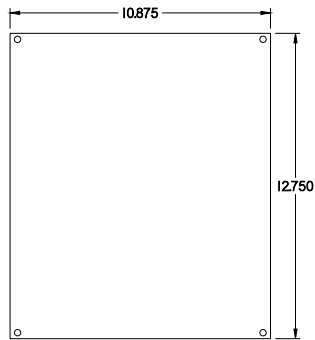

PART No. 1414SCM8

for more information visit
www.hammfg.com

Data subject to change without notice

TOP VIEW

ISOMETRIC VIEW

BACK VIEW

LEFT SIDE VIEW

FRONT VIEW

RIGHT SIDE VIEW

INNER PANEL

BOTTOM VIEW