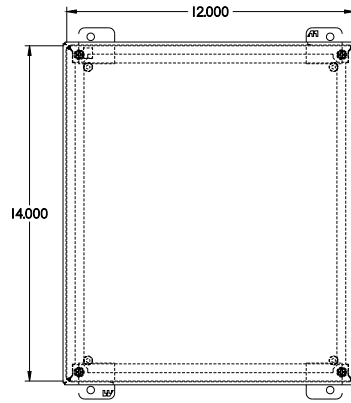

PART No. 1414SCM8

for more information visit
www.hammfg.com

Data subject to change without notice

TOP VIEW

ISOMETRIC VIEW

BACK VIEW

LEFT SIDE VIEW

FRONT VIEW

RIGHT SIDE VIEW

INNER PANEL

BOTTOM VIEW