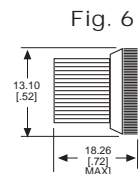

249 SERIES FOR 3/8" MOUNTING HOLE

PART NUMBER*	COLOR	VOLTAGE	mA	SERIES OHMS	FIG
249-7841-1431-574	RED	105-125 AC-DC	0.7	100K	1
249-7841-1433-574	AMBER	105-125 AC-DC	0.7	100K	1
249-7841-1437-574	CLEAR	105-125 AC-DC	0.7	100K	1
249-7866-1431-514	RED	110-125 AC-DC	1.9	22K	1
249-7866-1433-514	AMBER	110-125 AC-DC	1.9	22K	1
249-7866-1437-514	CLEAR	110-125 AC-DC	1.9	22K	1

Material & Finish: Housing - Black Anodized Aluminum. Cap - High Impact Plastic

*PART NUMBER ORDERING CODE
249 - 7841 - xx3x - 574
249 - 7866 - xx3x - 514

Series: 249
Lens Shape: 14 - Fig 1 = Cylindrical, 09 - Fig 2 = Stovepipe

507 SERIES CARTRIDGES FOR HOLDERS & CLIPS • 25,000 LIFE HOURS

PART NUMBER*	COLOR	VOLTAGE	mA	SERIES OHMS	FIG
507-4537-1431-640	RED	105-125 AC-DC	0.3	100K	3
507-4537-1433-640	AMBER	105-125 AC-DC	0.3	100K	3
507-4537-1435-640	WHITE	105-125 AC-DC	0.3	100K	3
507-4537-1437-640	CLEAR	105-125 AC-DC	0.3	100K	3
507-4538-1431-630	RED	110-125 AC-DC	1.2	47K	3
507-4538-1433-630	AMBER	110-125 AC-DC	1.2	47K	3
507-4538-1435-630	WHITE	110-125 AC-DC	1.2	47K	3
507-4538-1437-630	CLEAR	110-125 AC-DC	1.2	47K	3

Material & Finish: Housing - Clear Anodized Aluminum. Cap - High Impact Plastic

*PART NUMBER ORDERING CODE
507 - 4537 - xx3x - 640
507 - 4538 - xx3x - 630

Series: 507
Lens Shape: 14 - Fig 3 = Cylindrical, 09 - Fig 4 = Stovepipe

250 & 508 SERIES HOLDERS FOR 3/8" MOUNTING HOLE

*PART NUMBER ORDERING CODE
250 - xx45 - 14 - 504
508 - xx45 - 504

Series: 250
Terminal Type: 87 = Turret Terminals, 74 = Solder Blade (Not Shown), 75 = Solder Cups (Not Shown)

250 Series Caps for use with 507 cylindrical cartridges. (Fig. 3)

CAP PART NO.	COLOR	FIG
250-3531-500	RED	5
250-3533-500	AMBER	5
250-3535-500	WHITE	5
250-3537-500	CLEAR	5