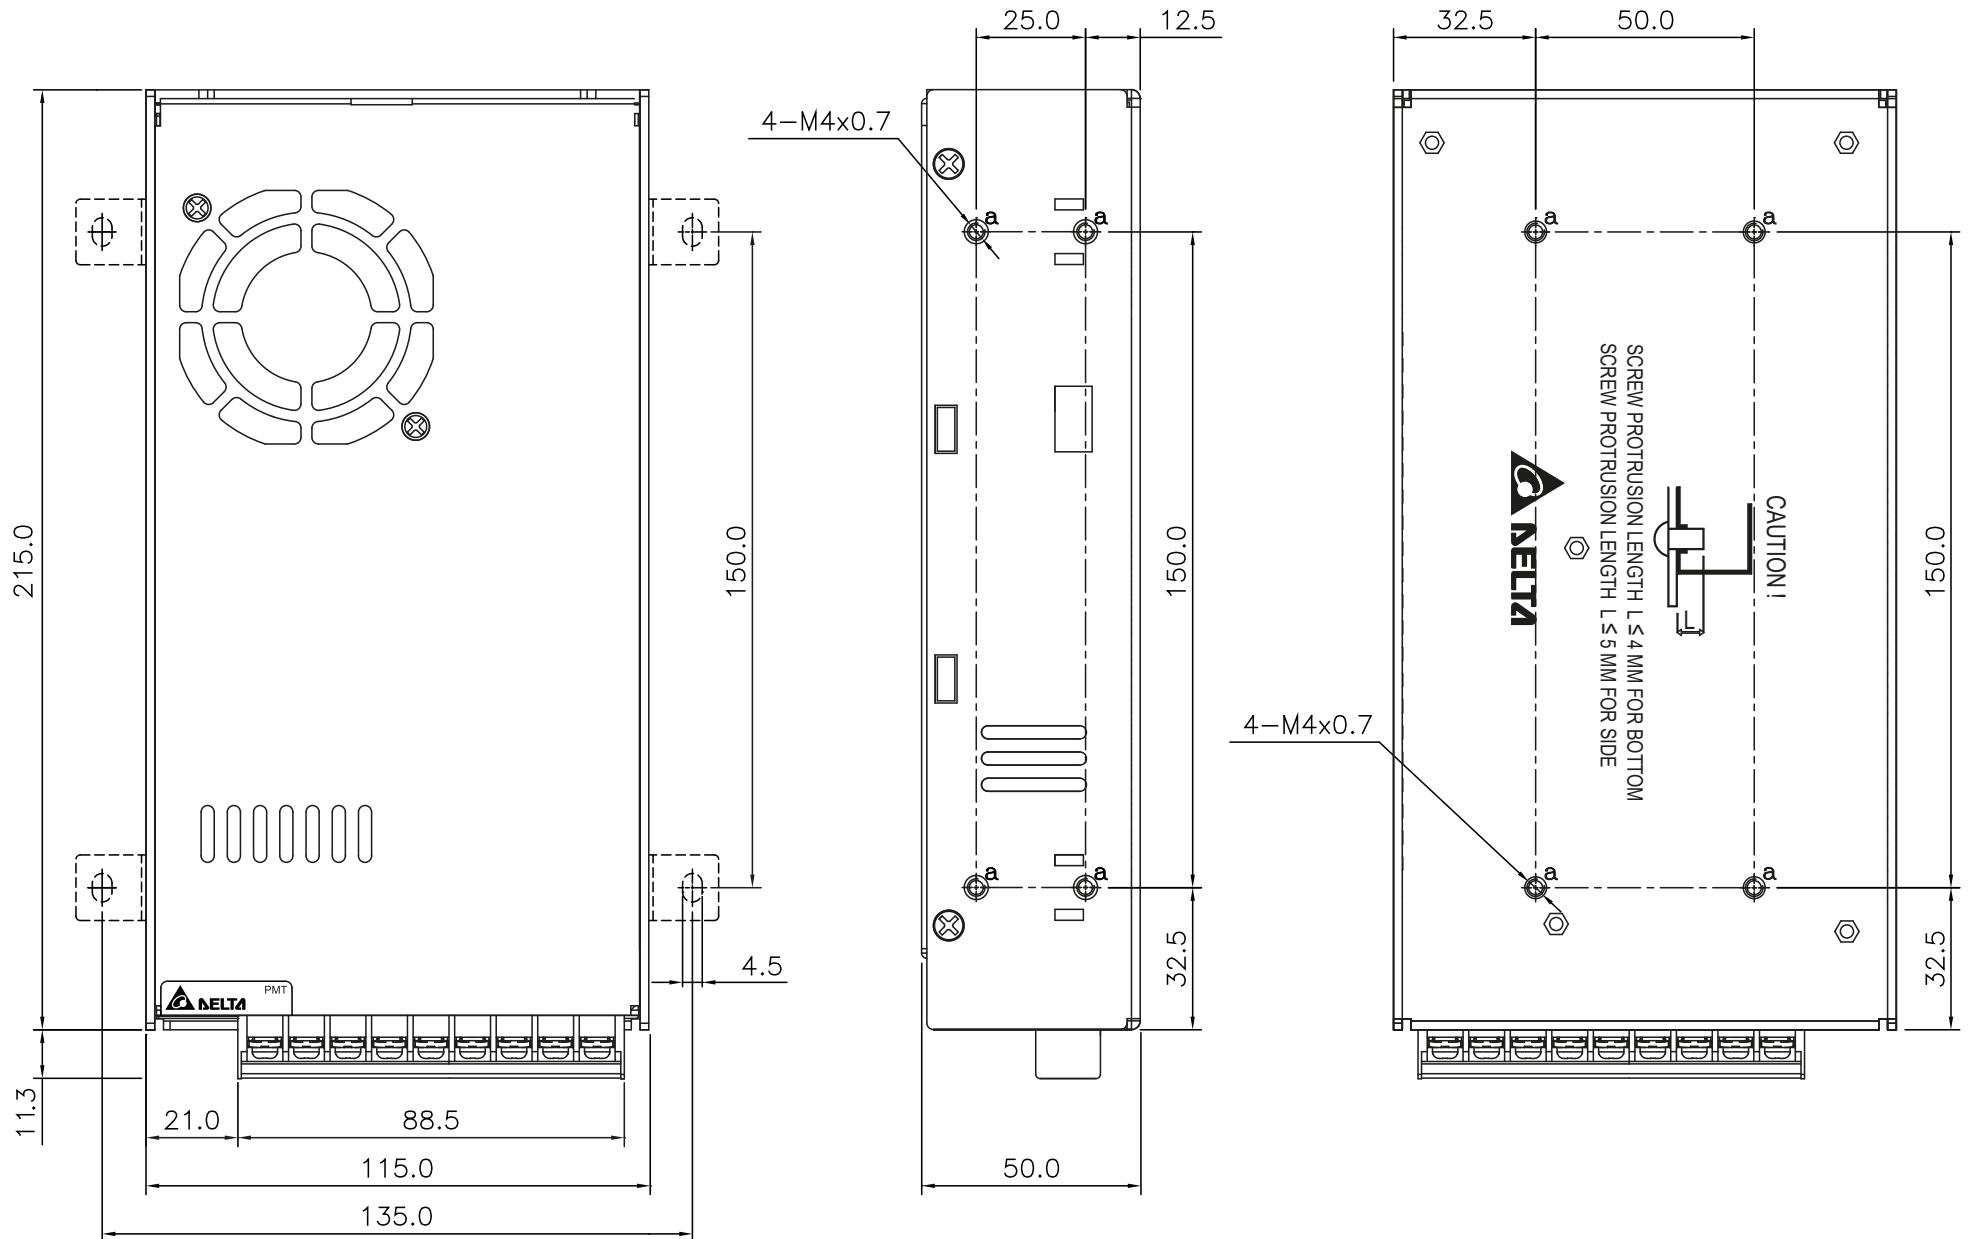

PMT

PMT Panel Mount Power Supply

24V 350W 1 Phase / PMT-24V350W1AK, PMT-24V350W1AG

PMT

PMT Panel Mount Power Supply

24V 350W 1 Phase / PMT-24V350W1AR, PMT-24V350W1AM