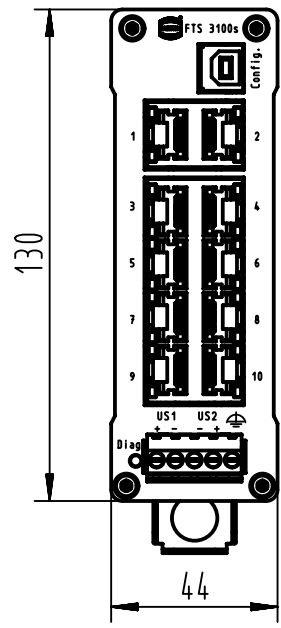

1 2 3 4 5 6

A

B

C

D

for mounting rail acc.to DIN EN 60715

	All Dimensions in mm Original Size DIN A4		Scale 1:2		Free size tol.		Ref. Sub. TB 20 78 110 1000 v. 01.04.10			
	All rights reserved Department EL PD - DE		Created by ILJIN		Inspected by LOETKEMANN		Standardisation SCHMIDTM			
HARTING Electric GmbH & Co. KG D-32339 Espelkamp		Title HA-VIS FTS 3100s-A					Date 2012-12-17		State Final Release	
		Type TB					Number 20 78 110 1000		Doc-Key / ECM-Nr. 100187869/UGD/007/A 500000057643	
							Rev. A		Page 1/1	