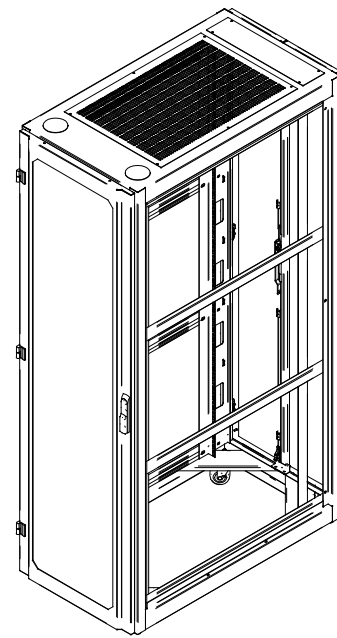

PART No. DC1004242
 for more information visit
www.hammondmfg.com
 Date subject to change without notice
 Isometric drawing Not to Scale

TOP VIEW

FRONT DOOR REMOVED

FRONT VIEW

RIGHT SIDE VIEW

BACK VIEW

BOTTOM VIEW