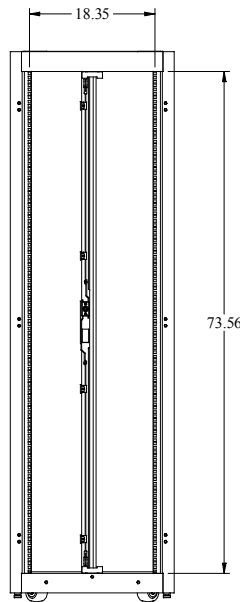

PART No. DC1004242
 for more information visit
www.hammondmfg.com
 Date subject to change without notice
 Isometric drawing Not to Scale

TOP VIEW

FRONT DOOR REMOVED

FRONT VIEW

RIGHT SIDE VIEW

BACK VIEW

BOTTOM VIEW