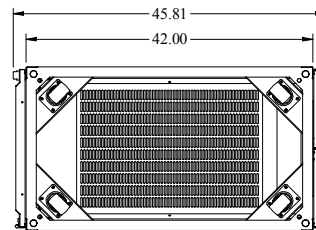

PART No. DC1004242
 for more information visit
www.hammondmfg.com
 Date subject to change without notice
 Isometric drawing Not to Scale

TOP VIEW

FRONT DOOR REMOVED

FRONT VIEW

RIGHT SIDE VIEW

BACK VIEW

BOTTOM VIEW