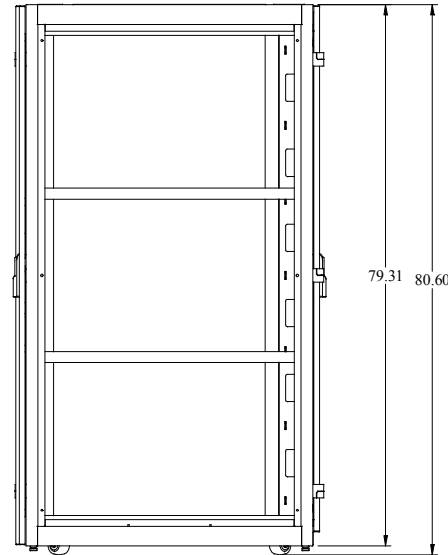

PART No. DC1004242
 for more information visit
www.hammondmfg.com
 Date subject to change without notice
 Isometric drawing Not to Scale

TOP VIEW

FRONT DOOR REMOVED

FRONT VIEW

RIGHT SIDE VIEW

BACK VIEW

BOTTOM VIEW