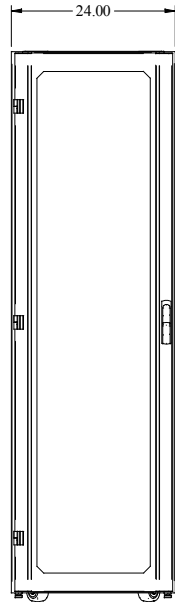

PART No. DC1004242
 for more information visit
www.hammondmfg.com
 Date subject to change without notice
 Isometric drawing Not to Scale

TOP VIEW

FRONT DOOR REMOVED

FRONT VIEW

RIGHT SIDE VIEW

BACK VIEW

BOTTOM VIEW