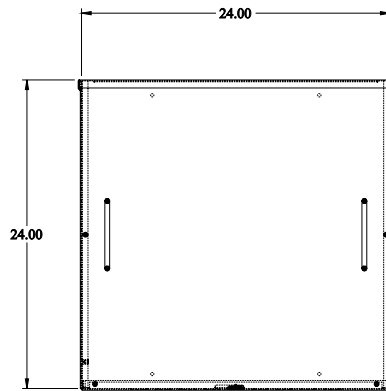

**PART No. C3R242412SC**

for more information visit

[www.hammfg.com](http://www.hammfg.com)

Data subject to change without notice

Isometric drawing Not to Scale

TOP VIEW

ISOMETRIC VIEW

BACK VIEW

LEFT SIDE VIEW

FRONT VIEW

RIGHT SIDE VIEW

BOTTOM VIEW