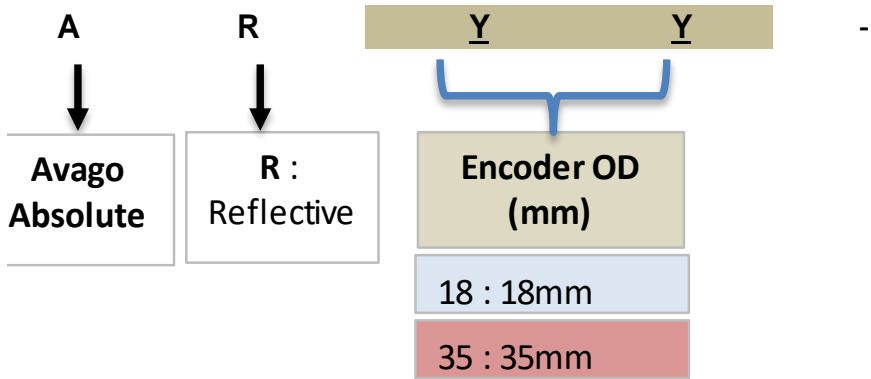

AR18/35 CODEWHEEL

Updated: July 17

ORDERING INFORMATION

Code wheel Assembly Part Number

**Code Wheel Material
Stainless Steel**

AR18 Codewheel
 Rop: 5.16 mm
 CW OD: 13.60 mm
 Fitting: Interference Fit

AR35 Codewheel
 Rop: 8.95 mm
 CW OD: 21.20 mm
 Fitting: Set Screw