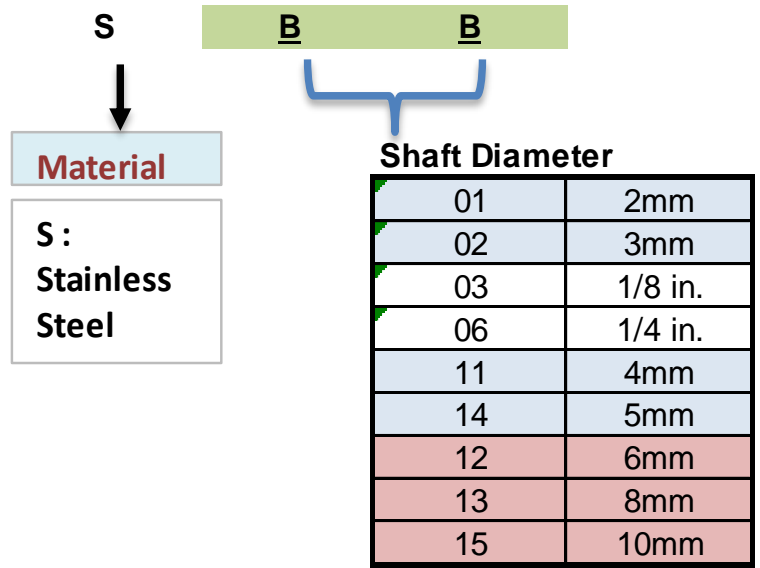

AR18/35 CODEWHEEL

Updated: July 17

ORDERING INFORMATION

Code wheel Assembly Part Number

**Code Wheel Material
Stainless Steel**

AR18 Codewheel
 Rop: 5.16 mm
 CW OD: 13.60 mm
 Fitting: Interference Fit

AR35 Codewheel
 Rop: 8.95 mm
 CW OD: 21.20 mm
 Fitting: Set Screw